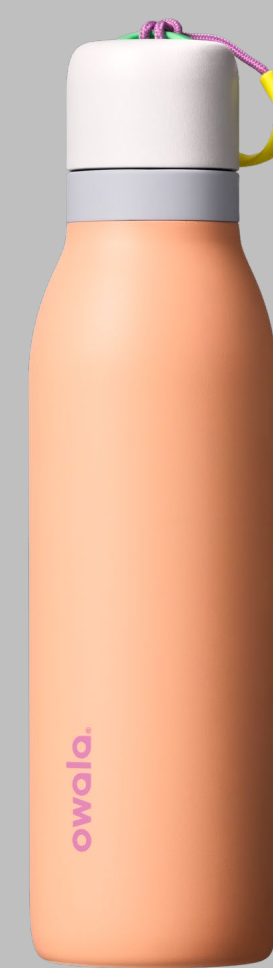

FreeSip
Sip or Swig
Spout

Leak Proof

Carry
Loop

Cupholder
Friendly

Removable
Straw

Triple-layer Insulation
Keeps Drinks Cold for
24 Hours

*Carbonation &
Hot Drink Friendly

owala

18 oz FreeSipTwist 17.50/35.00

Very, Very Dark

C08103A4

Shy Marshmallow

C08102A4

Sunny Daze

C06501A4

Sleepy Lavender

C06500A4

Peachy Keen

C07913A4

24 oz FreeSipTwist 20.00/40.00

Very, Very Dark

C07503A4

Sleepy Lavender

C06505A4

Push Slider Down to Release Pressure

Ergonomic Spout

Cupholder Friendly

Triple-layer Insulation
Keeps Drinks
Hot for 6 Hours and
Cold for 24 Hours

12 oz Smooth Sip Slider

17.50/35.00

Candy Coated

C06741A4