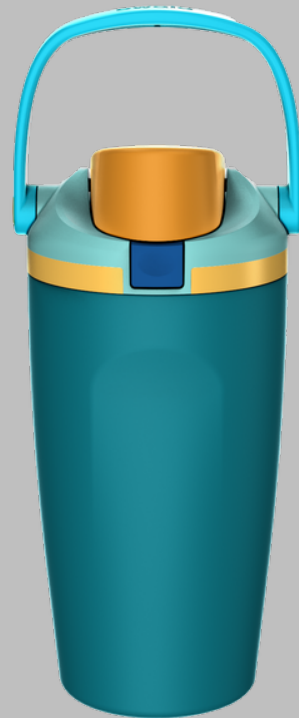

Features FS Sway

Comfortable
Bucket
Handle

Push Button
Opening

Triple-layer Insulation
Keeps Drinks Cold for
24 Hours

Removable
Straw

Cupholder
Friendly

Protective Flip
Cap Covers
Spout

Leakproof Lockable
Lid

FreeSip
Sip or Swig
Spout

18 oz FreeSipSway 17.50/35.00

Splishy
Splashy

C08752A4

Rainforest

C08751A4

Very, Very
Dark

C08747A4