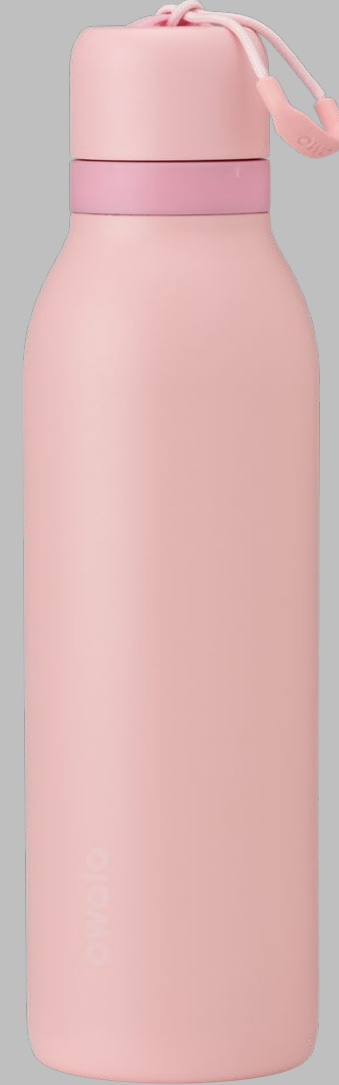

18 oz FreeSipTwist 17.50/35.00

Very, Very Dark

C08103A4

Shy Marshmallow

C08102A4

Sunny Daze

C06501A4

Sleepy Lavender

C06500A4

Peachy Keen

C07913A4

24 oz FreeSipTwist 20.00/40.00

Very, Very Dark

C07503A4

Sleepy Lavender

C06505A4

Peachy Keen

C07905A4

Rose Quartz

C07731A4

Beachfront

C07903A4

Features Smooth Sip Slider

Leakproof When Slider is Closed

Push Slider Down to Release Pressure

Ergonomic Spout

Cupholder Friendly

Triple-layer Insulation
Keeps Drinks
Hot for 6 Hours and
Cold for 24 Hours

12 oz Smooth Sip Slider

17.50/35.00

Candy Coated

C06741A4