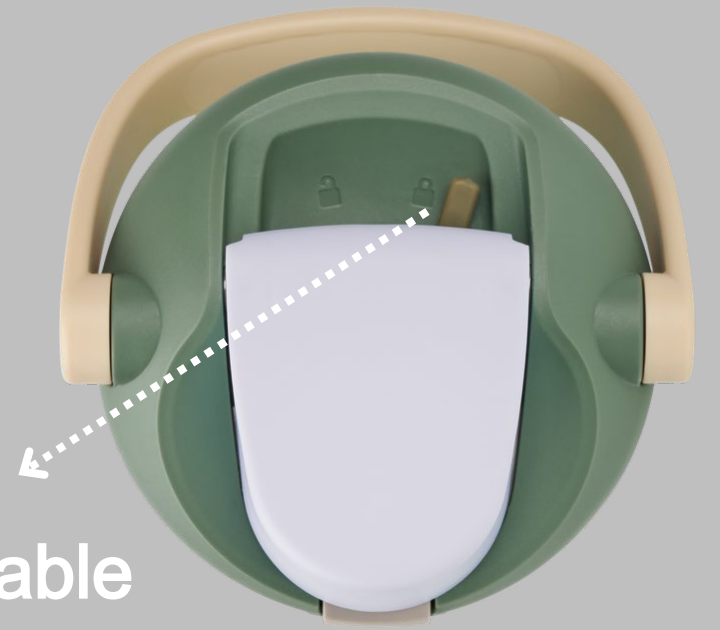

Features FS Sway

Comfortable
Bucket
Handle

Push Button
Opening

Triple-layer Insulation
Keeps Drinks Cold for
24 Hours

Removable
Straw

Cupholder
Friendly

Protective Flip
Cap Covers
Spout

Leakproof Lockable
Lid