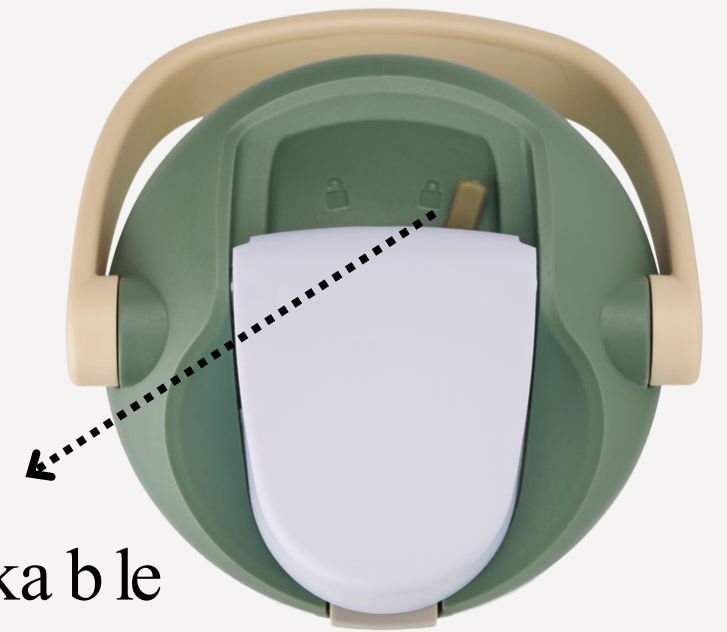

# SIZES

**\*16oz**

**\*24oz**

**32oz**

**40oz**

**\*25oz**

**\*Cupholder  
Friendly**

**FREESIP SWAY**

# FEATURES

Triple-layer Insulation  
Keeps Drinks Cold for  
24 Hours

Leakproof Lockable  
Lid

Comfortable  
Bucket  
Handle

Push Button  
Opening

Protective Flip  
Cap Covers Spout

Removable  
Straw

Cupholder  
Friendly