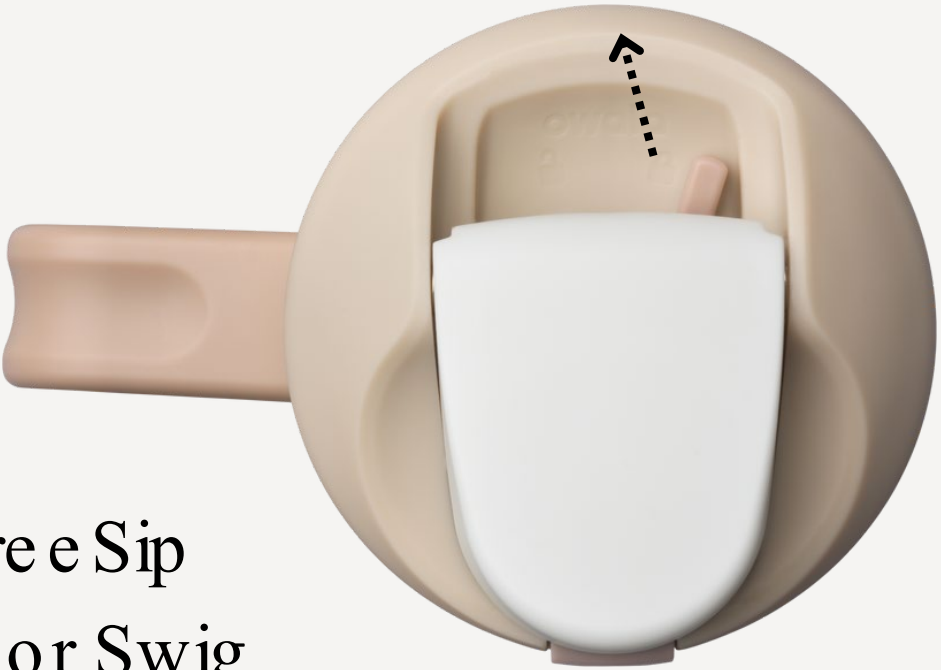

# FEATURES

Triple-layer Insulation  
Keeps Drinks Cold for  
24 Hours

Leakproof Lockable  
Lid

Comfortable  
Bucket  
Handle

Push Button  
Opening

Protective Flip  
Cap Covers Spout

Removable  
Straw

Cupholder  
Friendly

FreeSip  
Sip or Swig  
Spout

# FEATURES

Protective Flip  
Cap Covers Spout

Free Sip  
Sip or Swig  
Spout

Leakproof  
Lockable Lid

Push Button  
Opening

Cupholder  
Friendly

Removable  
Straw

Triple-layer Insulation  
Keeps Drinks Cold for  
24 Hours

Comfortable Side-  
Grip Handle