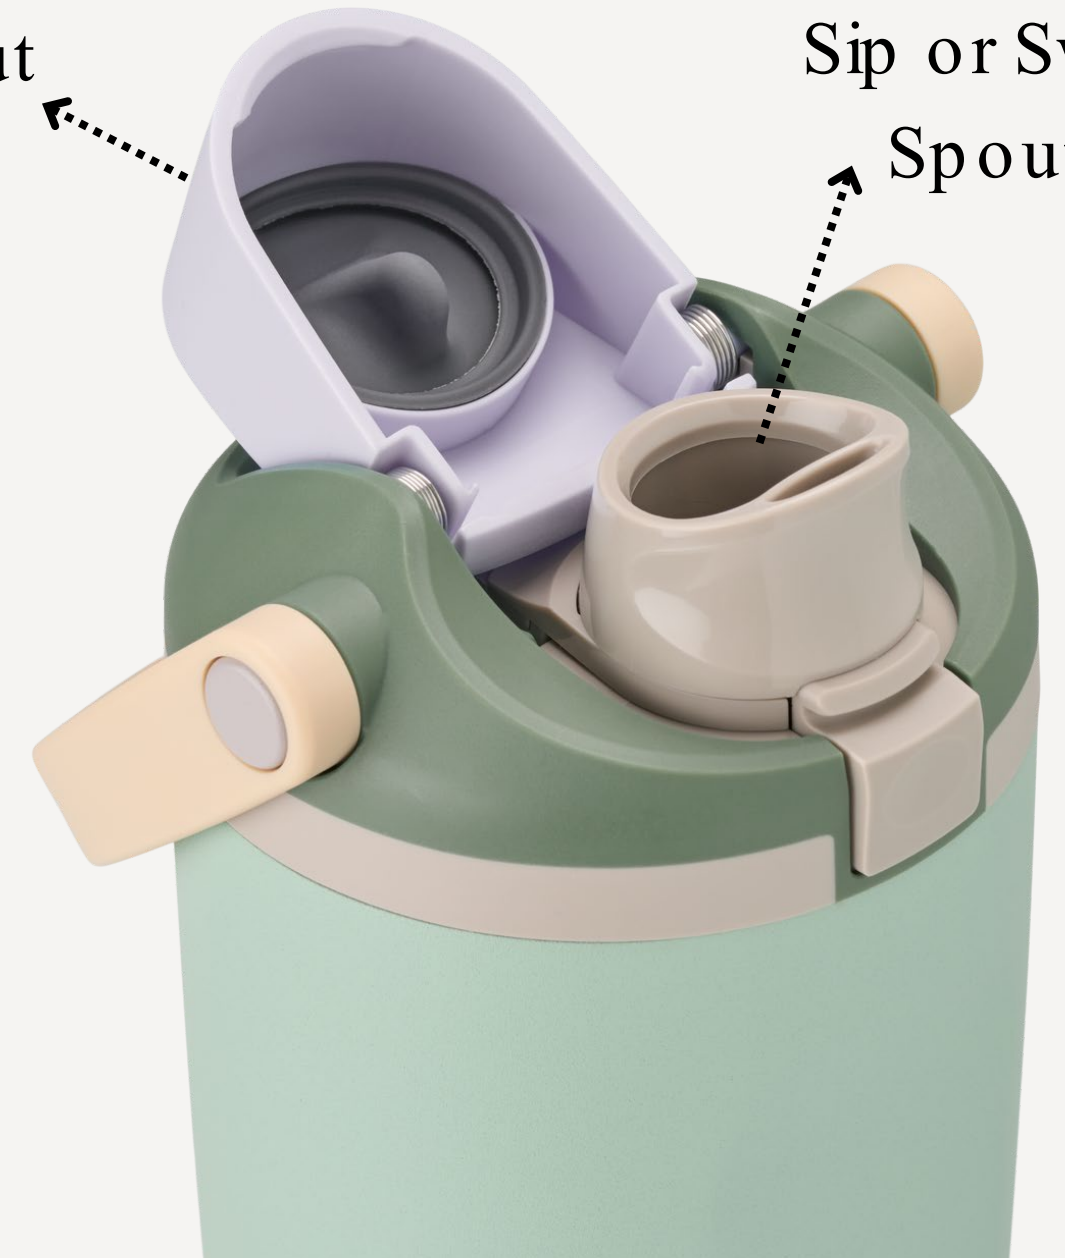

Triple-layer Insulation Keeps Drinks Cold for 24 Hours

# FEATURES

Triple-layer Insulation  
Keeps Drinks Cold for  
24 Hours

Leakproof Lockable  
Lid

Comfortable  
Bucket  
Handle

Push Button  
Opening

Protective Flip  
Cap Covers Spout

Removable  
Straw

Cupholder  
Friendly

FreeSip  
Sip or Swig  
Spout

# FEATURES

Protective Flip  
Cap Covers Spout

Free Sip  
Sip or Swig  
Spout

Leakproof  
Lockable Lid

Push Button  
Opening

Cupholder  
Friendly

Removable  
Straw

Triple-layer Insulation  
Keeps Drinks Cold for  
24 Hours