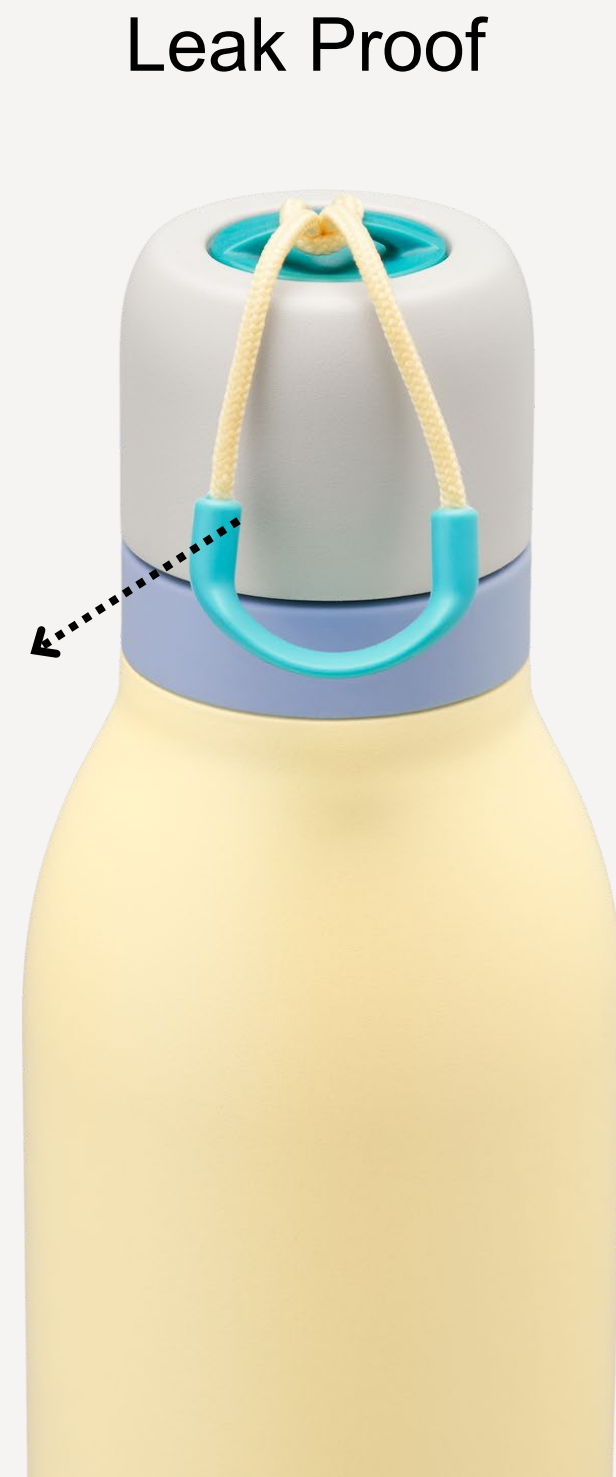

# SIZES

**NEW!**

**40oz**

**30oz**

# FREESIP TWIST

# FEATURES

FreeSip  
Sip or Swig  
Spout

Carry  
Loop

Leak Proof

Cupholder  
Friendly

Removable  
Straw

Triple-layer Insulation  
Keeps Drinks Cold for  
24 Hours

\*Carbonation &  
Hot Drink Friendly

# SIZES

18oz  
Z

24oz