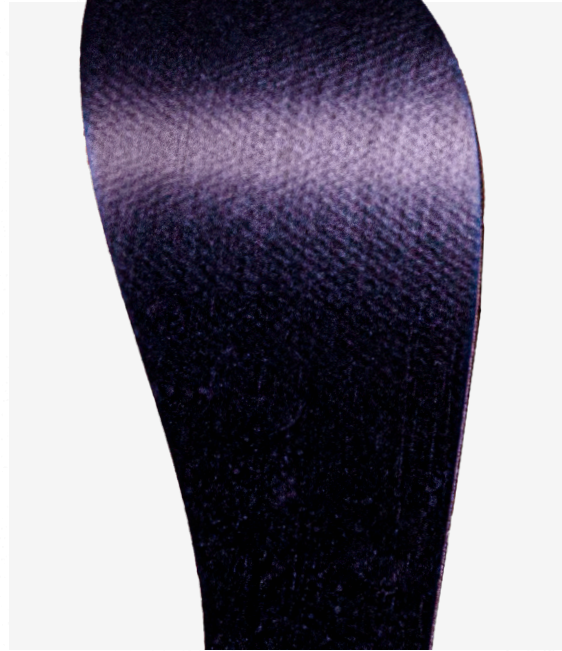

Full-Length Carbon Fiber Plate

We partnered with carbon fiber expert Carbitex™ to design a full-length carbon fiber plate that naturally flexes with your foot, providing added boost and propulsion.