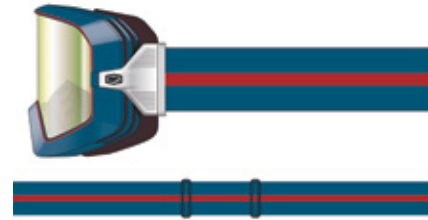

New

Chalet
HIPER True Gold Mirror S2 / 38%