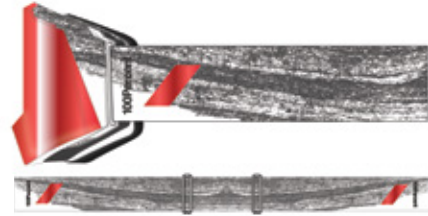

New

Badlands

HIPER Vermillon w/Red ML Mirror S4 / 8%