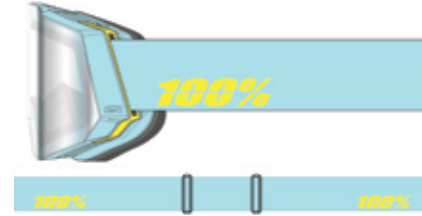

HIPER Silver Flash Mirror S1 / 48%

SPARE LENS: HIPER Grey-Blue w/ Silver ML Mirror S4 / 8%

51001-00005

Snowcraft XL

The Snowcraft XL is an oversized option of it's sibling — for those looking to turn up the volume on the style dial. The Snowcraft XL lens is compatible with the 100% Snowcraft goggle, so you can pack less and focus more on what matters; giving 100% on the mountain.