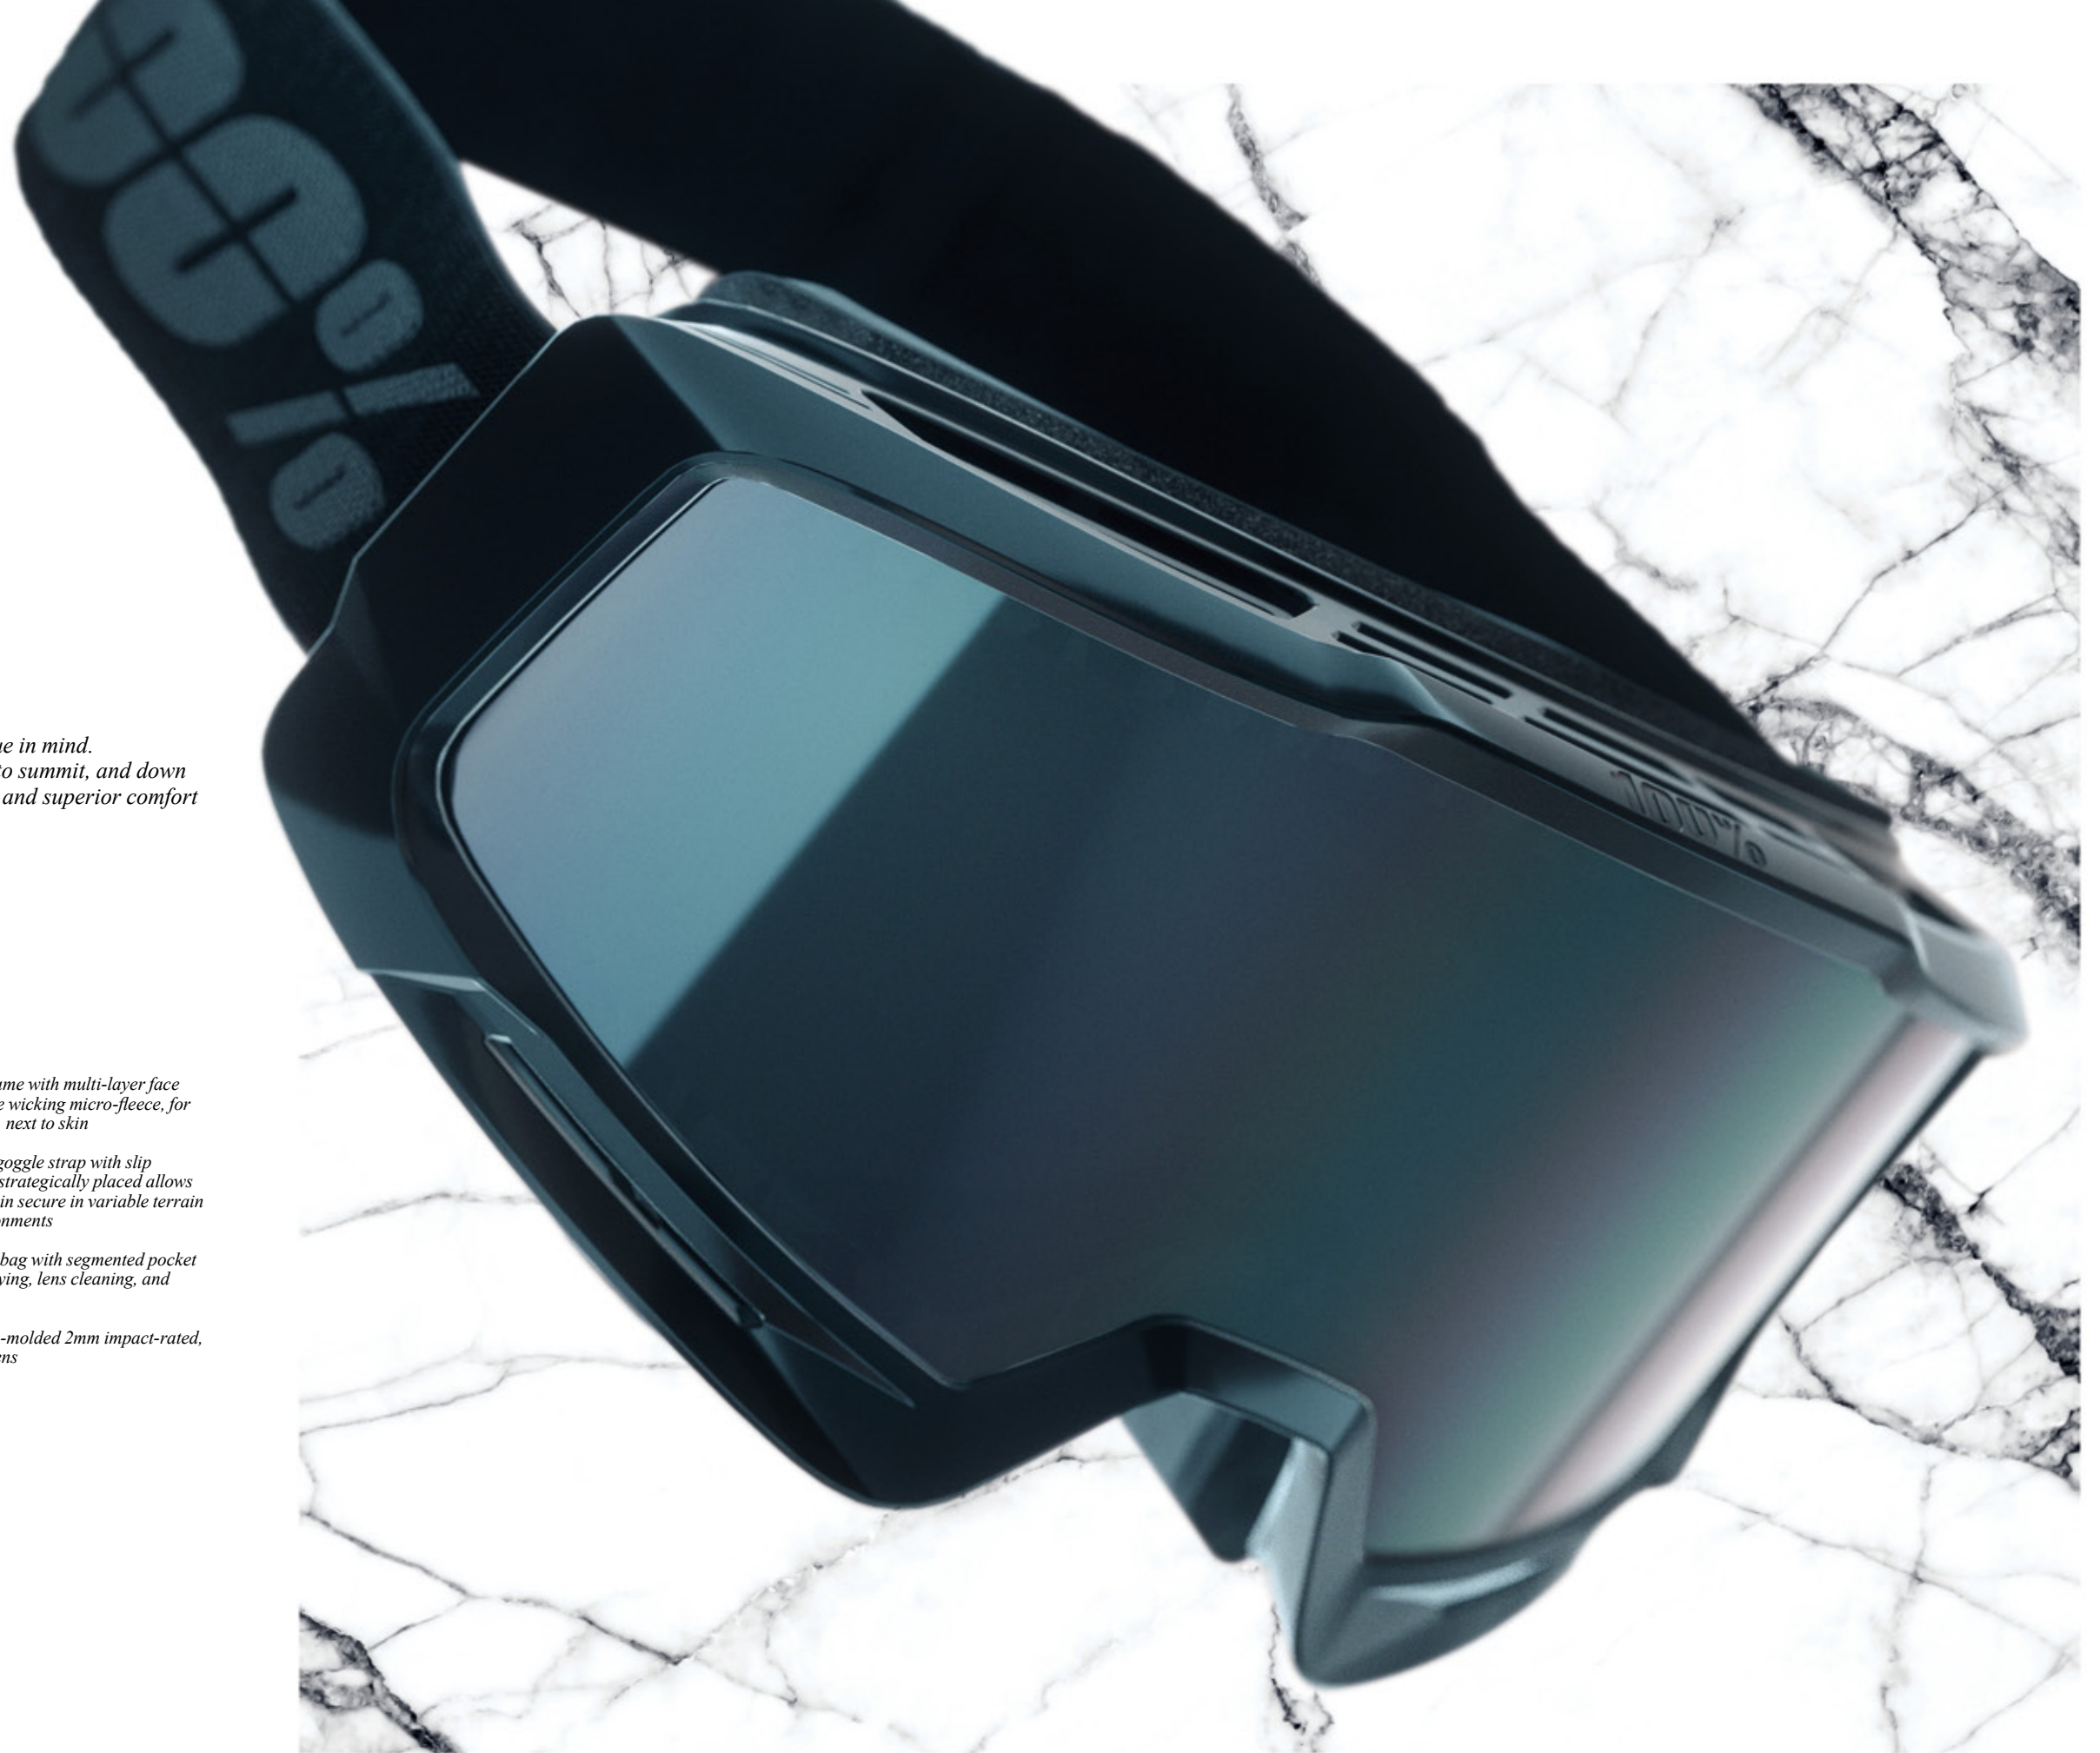

Okan

The Okan charges forward with premium performance with value in mind. Okan is the essential all-around snow goggle. From skin-track to summit, and down through the park — the Okan offers a near limitless field of view and superior comfort for the everyday rider.

Features:

- *UltraHD® Optical Clarity Lens Technology - maximum protection with uncompromised optics*
- *HiPER® Contrasting Lens Technology filters out certain color wavelengths to create more contrast*
- *High Altitude Lens Technology alleviates lens distortion by releasing pressure at higher altitudes*
- *Scratch and Impact Resistant Lens with hydro and oleophobic coatings keep your lens smudge, scratch, and moisture free*
- *Dual Pane Anti-Fog Lens keeps your vision clear by regulating the temperature of the space between two lenses*
- *Flexible goggle frame with multi-layer face foam with moisture wicking micro-fleece, for maximum comfort, next to skin*
- *Adjustable 40mm goggle strap with slip resistant grippers strategically placed allows the goggle to remain secure in variable terrain and volatile environments*
- *Microfiber goggle bag with segmented pocket for extra lens carrying, lens cleaning, and protection*
- *Premium Injection-molded 2mm impact-rated, shatter-resistant lens*