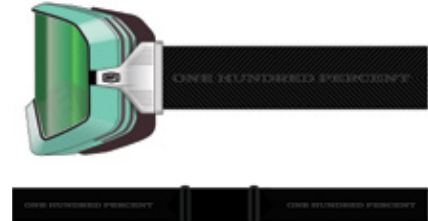

51003-00007

New

Moritz
HIPER Grey-Green S2 / 38%