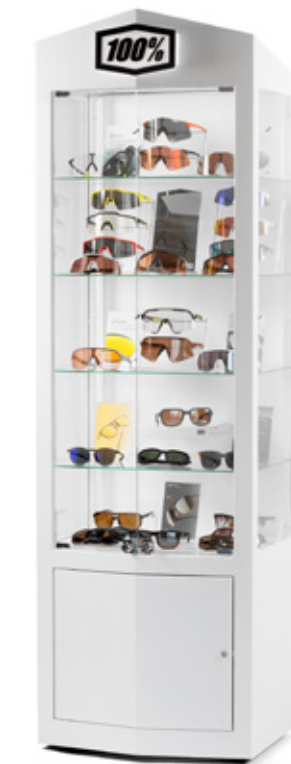

Displays

Single Unit
Display

18"W

Optical
Counter Cube

34" H x 18" W x 16" D
72064-001-01

Optical Cube
With Pedestal

60.5"H x 18"W x 16"D
72064-000-01

Optical
Tower Display