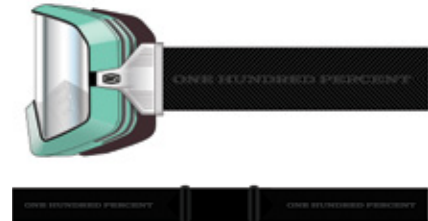

51003-00004

New

Moritz
HIPER Silver Flash Mirror S1 / 48%