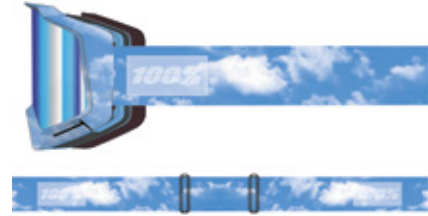

New

Cloud 9
HIPER Vermillon/Rose w/ Blue ML Mirror S3 / 12%