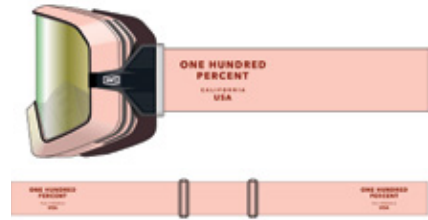

New

Chalet
HIPER True Gold Mirror S2 / 38%

51003-00005

New

Bellevue
HIPER Copper ML Mirror S2 / 38%

51003-00006

New

Butte
HIPER True Gold Mirror S2 / 38%