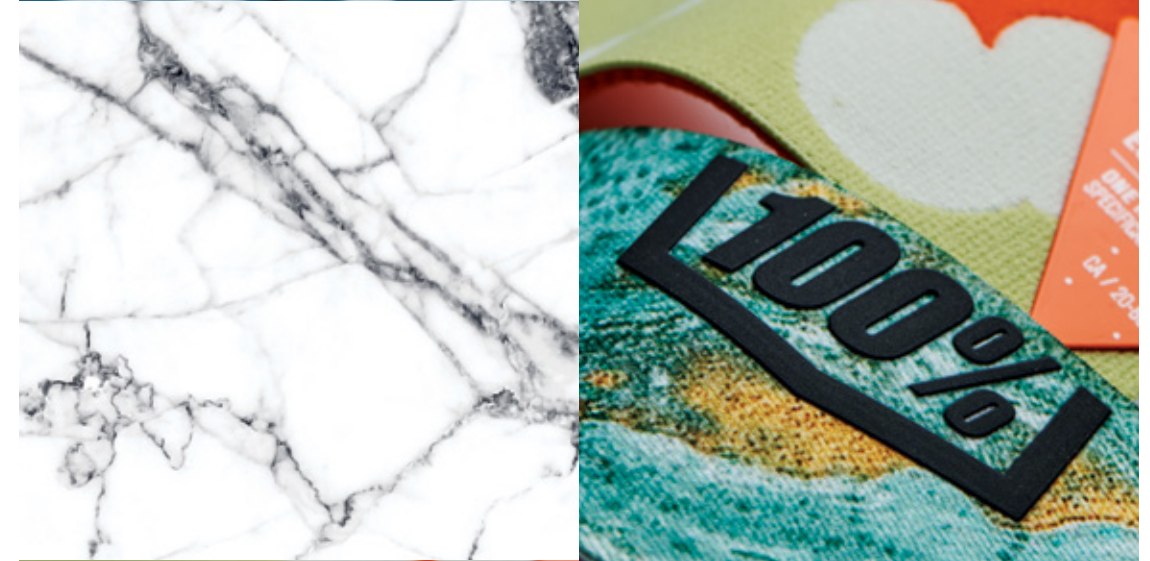

New

Witec

HIPER Copper ML Mirror S2 / 38%

SPARE LENS: HIPER Silver Flash Mirror S1 / 48%

51002-00007

New

Essential White

HIPER White ML Mirror S3 / 12%

SPARE LENS: HIPER Copper w/ Violet ML Mirror S4 / 8%

51002-00004

New

Essential Black

HIPER Vermillion w/Red ML Mirror S4 / 8%

SPARE LENS: HIPER Pink w/ Turquoise ML Mirror S1 / 48%

51002-00002

New

Fossil Express

HIPER Copper ML Mirror S2 / 38%

SPARE LENS: HIPER Pink w/ Turquoise ML Mirror S1 / 48%

51002-00006

New

Essential White

HIPER Copper w/Violet ML Mirror S4 / 8%

SPARE LENS: HIPER Silver Flash Mirror S1 / 48%

51002-00003

New

Essential Black

HIPER Grey-Blue w/Silver ML Mirror S4 / 8%

SPARE LENS: HIPER Pink w/ Turquoise ML Mirror S1 / 48%

51002-00001

New

Mason

HIPER Grey-Blue w/Silver ML Mirror S4 / 8%

SPARE LENS: HIPER Pink w/ Turquoise ML Mirror S1 / 48%

51002-00005