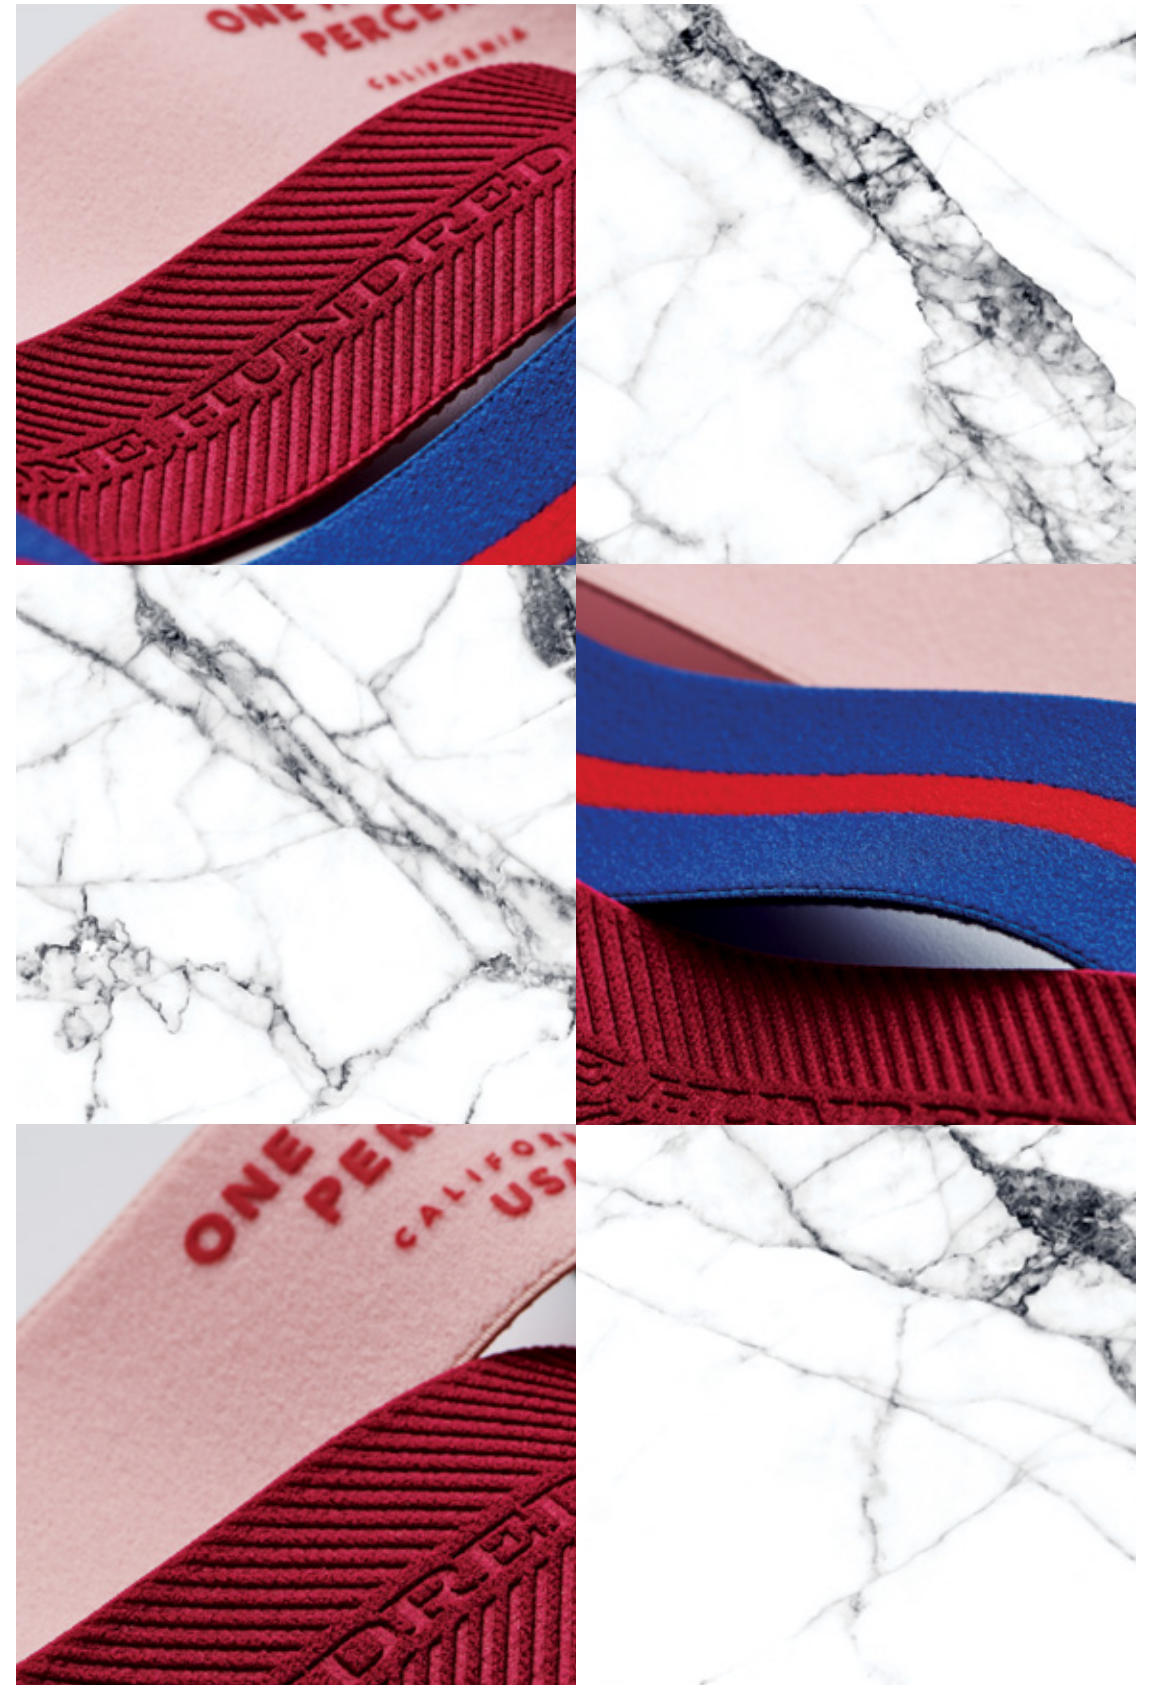

Essential Black
HIPER Blue Mirror S1 / 48%

51003-00002

New

Essential Black
HIPER Grey-Blue w/Silver ML Mirror S4 / 8%

51003-00001

Okan

The Okan charges forward with premium performance with value in mind. Okan is the essential all-around snow goggle. From skin-track to summit, and down through the park — the Okan offers a near limitless field of view and superior comfort for the everyday rider.